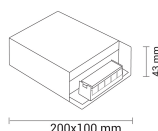

LED tápegység 24V Fém

Putere

150W

Culoare deschisă

None

Stamps

CE

RoHS

Specificatii tehnice

Brand	Optonica	Operating Frequency	50-60 Hz
Product Code	AC100-A4	Temperature	-20°C / +40°C
Power	150W	Life span	25 000 Hours
Energy Consumption	150 kWh/1000h	Size of product	200x100x43 mm
Input voltage	AC220V	Size of package	205x105x45 mm
IP	20	Size of Box	530x260x430 mm
Light Color	None	Items per pack	1
EAN Code	3800156661554	Items per box	50
Output Voltage	24V 6.25A	Gross weight	0,431 kg
Power Factor	0.5	Net weight	0,395 kg
On/Off Cycles	25 000x	Warranty	2 Years
Material	Aluminium