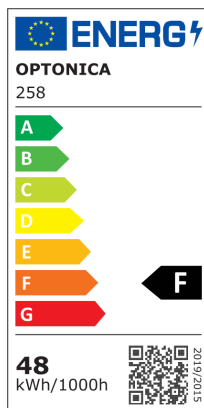

OPTONICA

DATASHEET

LED podna lampa 40W + 8W, RGB,CCT, crna + daljinski upravljač

Snaga

48W

Svijetla boja

Stamps

RoHS

-80

48
kWh/1000h

Tehnička specifikacija

Brand	Optonica	Instant On	< 1s
Product Code	C1-A1	Material	ABS+PS+IRON
Power	48W	Operating Frequency	50-60 Hz
Energy Consumption	48 kWh/1000h	Temperature	-20°C / +40°C
Input voltage	AC220-240V	Ra ≥	90
Flux	4320 lm	Life span	35 000 Hours
FLUX per watt	90 lm/W	Body Color	Black
IP	40	Lumen maintenance at end of service life	70%
Dimmable	Yes	Size of product	385x2000mm
Correlated Color Temperature	3000/4000/6000/RGB	Size of package	440x130x440 mm
Light Color	RGB + CCT	Size of Box	450x275x460 mm
EAN Code	3800156602588	Items per pack	1
Energy Efficiency Label	F	Items per box	2
Beam angle	150°	Others	Magnetic Remote Controls
On/Off Cycles	35 000x	Warranty	3 Years