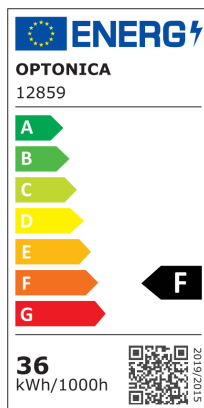

LED Осветително Тяло Черно/Златно 20W ЗССТ-Памет + Дистанционно Управление

Мощност

36W

Цвят на светлината

CCT

Stamps

RoHS

-80

Техническа Спецификация

Brand	Optonica	Instant On	< 1s
Product Code	PD20-A7	Material	Plastic+Metal
Power	36W	Operating Frequency	50-60 Hz
Energy Consumption	36 kWh/1000h	Temperature	-20°C / +40°C
Input voltage	AC220-240V	Ra ≥	80
Flux	3240 lm	Life span	25 000 Hours
FLUX per watt	90 lm/W	Body Color	Black+Gold
IP	20	Lumen maintenance at end of service life	70%
Dimmable	Yes	Size of product	∅ 410x85mm
Correlated Color Temperature	3000K-6000K	Size of package	420x95x420 mm
Light Color	CCT	Size of Box	505x430x440 mm
EAN Code	3801057128597	Items per pack	1
Energy Efficiency Label	F	Items per box	5
Beam angle	120°	Remote Control	Yes
On/Off Cycles	25 000x	Others	Memory function