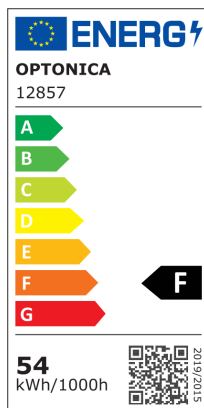

LED Осветително Тяло Черно/Бяло 36W ЗССТ-Памет + Дистанционно Управление

Мощност

54W

Цвят на светлината

CCT

Stamps

RoHS

-80

54
kWh/1000h

Техническа Спецификация

Product Code	PD36-A7	Material	Plastic+Metal
Power	54W	Operating Frequency	50-60 Hz
Energy Consumption	54 kWh/1000h	Temperature	-20°C / +40°C
Input voltage	AC220-240V	Ra ≥	80
Flux	4600 lm	Life span	25 000 Hours
FLUX per watt	85 lm/W	Body Color	Black
IP	20	Lumen maintenance at end of service life	70%
Dimmable	Yes	Size of product	∅ 495x70mm
Correlated Color Temperature	3000K-6000K	Size of package	520x80x520
Light Color	CCT	Size of Box	530x430x540 mm
EAN Code	3801057128573	Items per pack	1
Energy Efficiency Label	F	Items per box	5
Beam angle	120°	Remote Control	Yes
On/Off Cycles	25 000x	Others	Memory function
Instant On	< 1s	Warranty	2 Years