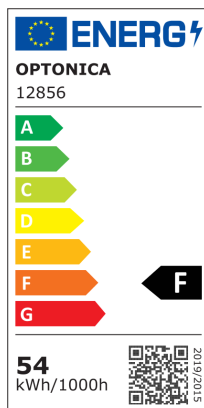

LED Осветително Тяло Черно/Орех 36W ЗССТ-Памет + Дистанционно Управление

Мощност

54W

Цвят на светлината

CCT

Stamps

RoHS

-80

54
kWh/1000h

Техническа Спецификация

Brand	Optonica	Instant On	< 1s
Product Code	PD36-A7	Material	Plastic+Metal
Power	54W	Ra ≥	80
Energy Consumption	54 kWh/1000h	Life span	25 000 Hours
Input voltage	AC220-240V	Body Color	black+wood
Flux	4600 lm	Lumen maintenance at end of service life	70%
FLUX per watt	85 lm/W	Size of product	∅ 485x80mm
IP	20	Size of package	520x90x520 mm
Dimmable	Yes	Size of Box	530x480x540 mm
Correlated Color Temperature	3000K-6000K	Items per pack	1
Light Color	CCT	Items per box	5
EAN Code	3801057128566	Remote Control	Yes
Energy Efficiency Label	F	Others	Memory function
Beam angle	120°	Warranty	2 Years
On/Off Cycles	25 000x		