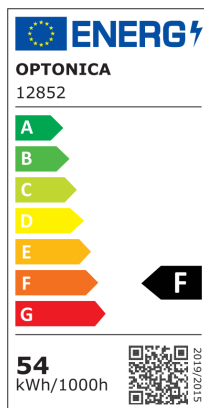

### LED Осветително Тяло Бяло 36W ЗССТ-Памет + Дистанционно Управление

Мощност

54W

Цвят на светлината

CCT

Stamps

RoHS

-80

## Техническа Спецификация

Brand	Optonica	Instant On	< 1s
Product Code	PD36-A7	Material	Plastic+Metal
Power	54W	Operating Frequency	50-60 Hz
Energy Consumption	54 kWh/1000h	Temperature	-20°C / +40°C
Input voltage	AC220-240V	Ra ≥	80
Flux	4600 lm	Life span	25 000 Hours
FLUX per watt	85 lm/W	Body Color	White
IP	20	Lumen maintenance at end of service life	70%
Dimmable	Yes	Size of product	∅ 490x120mm
Correlated Color Temperature	3000K-6000K	Size of Box	680x530x540 mm
Light Color	CCT	Items per pack	1
EAN Code	3801057128528	Items per box	5
Energy Efficiency Label	F	Remote Control	Yes
Beam angle	120°	Others	Memory function
On/Off Cycles	25 000x	Warranty	2 Years