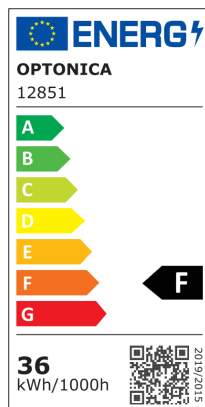

LED Осветително Тяло Бяло/Светло Дърво 20W ЗССТ-Памет + Дистанционно

Управление

Мощност

36W

Цвят на светлината

CCT

Stamps

Техническа Спецификация

Brand	Optonica	Operating Frequency	50-60 Hz
Product Code	PD20-A7	Temperature	-20°C / +40°C
Power	36W	Ra ≥	80
Energy Consumption	36 kWh/1000h	Life span	25 000 Hours
Input voltage	AC220-240V	Body Color	White+Wood
Flux	3240 lm	Lumen maintenance at end of service life	70%
FLUX per watt	90 lm/W	Size of product	∅ 420x80mm
IP	20	Size of package	425x90x425 mm
Dimmable	Yes	Size of Box	480x435x445 mm
Correlated Color Temperature	3000K-6000K	Items per pack	1
Light Color	CCT	Items per box	5
EAN Code	3801057128511	Remote Control	Yes
Energy Efficiency Label	F	Others	Memory function
Instant On	< 1s	Warranty	2 Years
Material	Plastic+Metal		