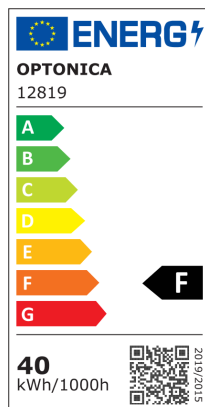

LED Осветително Тяло 40W+RGB10W Черно ЗССТ-Памет + Дистанционно

Управление

Мощност

40W

Цвят на светлината

Stamps

Техническа Спецификация

Brand	Optonica	Instant On	< 1s
Product Code	PD40-A7	Material	Plastic+Metal
Power	40W	Operating Frequency	50-60 Hz
Energy Consumption	40 kWh/1000h	Temperature	-20°C / +40°C
Input voltage	AC220-240V	Ra ≥	80
Flux	3000 lm	Life span	25 000 Hours
FLUX per watt	75 lm/W	Body Color	Black
IP	20	Lumen maintenance at end of service life	70%
Dimmable	Yes	Size of product	∅ 490x80mm
Correlated Color Temperature	3000K-6000K	Size of Box	530x360x530 mm
Light Color	RGB + CCT	Items per pack	1
EAN Code	3801057128191	Items per box	4
Energy Efficiency Label	F	Remote Control	Yes
Beam angle	120°	Others	Memory function
On/Off Cycles	25 000x	Warranty	2 Years