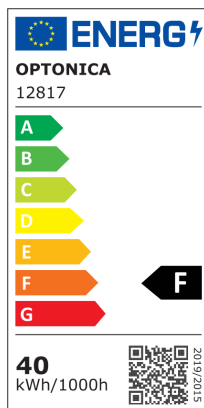

LED Осветително Тяло 40W+RGB10W Бяло ЗССТ-Памет + Дистанционно Управление

Мощност

40W

Цвят на светлината

RGB + CCT

Stamps

RoHS

-80

40
kWh/1000h

Техническа Спецификация

Brand	Optonica	Instant On	< 1s
Product Code	PD40-A7	Material	Plastic+Metal
Power	40W	Operating Frequency	50-60 Hz
Energy Consumption	40 kWh/1000h	Temperature	-20°C / +40°C
Input voltage	AC220-240V	Ra ≥	80
Flux	3000lm	Life span	25 000 Hours
FLUX per watt	75 lm/W	Body Color	White
IP	20	Lumen maintenance at end of service life	70%
Dimmable	Yes	Size of product	∅ 490x80mm
Correlated Color Temperature	3000K-6000K	Size of package	510x510x85 mm
Light Color	RGB + CCT	Size of Box	530x360x530
EAN Code	3801057128177	Items per pack	1
Energy Efficiency Label	F	Items per box	4
Beam angle	120°	Warranty	2 Years
On/Off Cycles	25 000x		