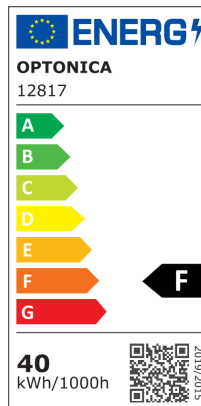

### LED stropna svjetiljka 40W + RGB 10W, bijela, 3 CCT memorija + daljinski

Snaga

40W

Svijetla boja

RGB + CCT

Stamps

RoHS

-80

## Tehnička specifikacija

Brand	Optonica	Instant On	< 1s
Product Code	PD40-A7	Material	Plastic+Metal
Power	40W	Operating Frequency	50-60 Hz
Energy Consumption	40 kWh/1000h	Temperature	-20°C / +40°C
Input voltage	AC220-240V	Ra ≥	80
Flux	3000lm	Life span	25 000 Hours
FLUX per watt	75 lm/W	Body Color	White
IP	20	Lumen maintenance at end of service life	70%
Dimmable	Yes	Size of product	∅ 490x80mm
Correlated Color Temperature	3000K-6000K	Size of package	510x510x85 mm
Light Color	RGB + CCT	Size of Box	530x360x530
EAN Code	3801057128177	Items per pack	1
Energy Efficiency Label	F	Items per box	4
Beam angle	120°	Warranty	2 Years
On/Off Cycles	25 000x		