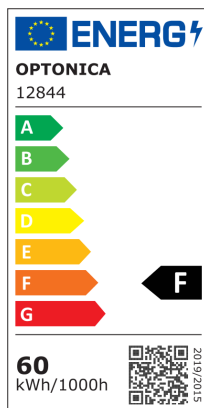

LED Осветително Тяло 60W Бяло CCT + DIP Превключвател

Мощност

60W

Цвят на светлината

CCT

Stamps

RoHS

-80

60
kWh/1000h

Техническа Спецификация

Brand	Optonica	On/Off Cycles	25 000x
Product Code	PD60-A7	Instant On	0.1s
Power	60W	Material	Plastic+Metal
Energy Consumption	60 kWh/1000h	Operating Frequency	50-60 Hz
Input voltage	AC220-240V	Temperature	-20°C / +40°C
Flux	4500 lm	Ra ≥	80
FLUX per watt	75 lm/W	Life span	25 000 Hours
IP	20	Body Color	White
Dimmable	No	Lumen maintenance at end of service life	70%
Correlated Color Temperature	3000K-6000K	Size of product	∅ 510x85mm
Light Color	CCT	Size of Box	550x380x550 mm
EAN Code	3801057128443	Items per pack	1
Energy Efficiency Label	F	Items per box	4
Beam angle	120°	Warranty	2 Years