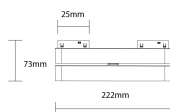

LED Магнитен Линеен РЕГУЛИРУЕМ АНТИ-ОСЛЕПЯВАЩ Прожектор 48V 12W 3000K - M05

Мощност

12W

Цвят на светлината

Stamps

Техническа Спецификация

Brand	Optonica	On/Off Cycles	25 000x
Product Code	LN12-A7	Instant On	0.1s
Power	12W	Material	ALU+PC
Energy Consumption	12 kWh/1000h	Temperature	-20°C / +40°C
Input voltage	DC48V	Ra ≥	80
Flux	300 lm	Life span	25 000 Hours
FLUX per watt	25 lm/W	Body Color	Black
IP	20	Lumen maintenance at end of service life	70%
Dimmable	No	Size of product	222x25x73mm
Correlated Color Temperature	3000K	Size of package	80x35x230mm
Light Color	Топла светлина	Size of Box	370x245x260mm
EAN Code	3801057153971	Items per pack	1
Energy Efficiency Label	G	Items per box	30
Beam angle	60°	Warranty	2 Years