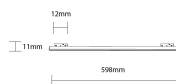

Proiettore Lineare Magnetico a LED 48V 20W 4000K - M05

Potenza

20W

Colore della luce

Stamps

Specifiche tecniche

Brand	Optonica	Instant On	0.1s
Product Code	LN20-A7	Material	ALU+PC
Power	20W	Temperature	-20°C / +40°C
Energy Consumption	20 kWh/1000h	Ra ≥	90
Input voltage	DC48V	Life span	25 000 Hours
Flux	1200 lm	Body Color	Black
FLUX per watt	60 lm/W	Lumen maintenance at end of service life	70%
IP	20	Size of product	598x11x32mm
Dimmable	No	Size of package	43x20x613mm
Correlated Color Temperature	4000K	Size of Box	630x220x345mm
Light Color	Luce naturale	Items per pack	1
EAN Code	3801057153841	Items per box	50
Energy Efficiency Label	G	Series	M05
Beam angle	100°	Warranty	2 Years
On/Off Cycles	25 000x		