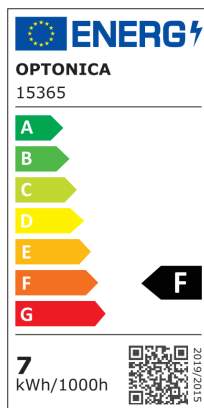

LED Магнитно Линейно РЕШЕТЪЧНО Осветление 48V 7W 4000K - M05

Мощност

7W

Цвят на светлината

Неутрална светлина

Stamps

RoHS

-80

Техническа Спецификация

Brand	Optonica	Instant On	0.1s
Product Code	LN7-A7	Material	ALU+PC
Power	7W	Temperature	-20°C / +40°C
Energy Consumption	7 kWh/1000h	Ra ≥	80
Input voltage	DC48V	Life span	25 000 Hours
Flux	560 lm	Body Color	Black
FLUX per watt	60 lm/W	Lumen maintenance at end of service life	70%
IP	20	Size of product	300x5x15mm
Dimmable	No	Size of package	43x20x313mm
Correlated Color Temperature	4000K	Size of Box	330x220x245mm
Light Color	Неутрална светлина	Items per pack	1
EAN Code	3801057153650	Items per box	50
Energy Efficiency Label	F	Series	M05
Beam angle	60°	Warranty	2 Years
On/Off Cycles	25 000x