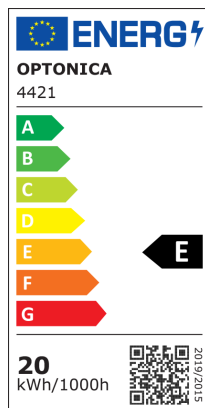

LED Лента 2835 24V Невлагозащитена 100lm/W 3 Години Гаранция

Мощност

20W/m

Цвят на светлината

Бяла светлина

Stamps

Техническа Спецификация

Brand	Optonica	Instant On	0.2s
Product Code	ST2835-A4	Material	Flex PCB
Power	20W/m	Operating Frequency	50-60 Hz
Energy Consumption	20 kWh/m /1000h	Temperature	-20°C / +40°C
Input voltage	DC24V	Ra ≥	80
Flux	2100 lm/m	Life span	25 000 Hours
IP	20	Color Code	860
Dimmable	Yes	LED Type	SMD
Correlated Color Temperature	6000K	LEDs/m	196
Light Color	Бяла светлина	Roll	5 m
EAN Code	3800156644212	Lumen maintenance at end of service life	70%
Energy Efficiency Label	E	Size of product	10 x 2mm
Beam angle	120°	Gross weight	0,126 kg
Power Factor	0.5	Net weight	0,017 kg
On/Off Cycles	25 000x	Warranty	3 Years