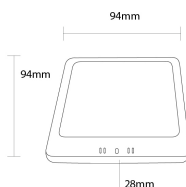

Image not found or type unknown

6W LED Квадратен Панел за външен монтаж ЗССТ Черен

Мощност

6W

Цвят на светлината

CCT

Stamps

RoHS

-80

Техническа Спецификация

Brand	Optonica	On/Off Cycles	25 000x
Product Code	DL6-B1	Instant On	0.1s
Power	6W	Material	Aluminium
Energy Consumption	6 kWh/1000h	Operating Frequency	50-60 Hz
Input voltage	AC85-265V	Temperature	-20°C / +40°C
Flux	420lm	Ra ≥	80
FLUX per watt	70lm/W	Life span	25 000 Hours
IP	20	Lumen maintenance at end of service life	70%
Dimmable	No	Size of product	94x94x28mm
Correlated Color Temperature	3000K/4000K/6000K	Size of package	116x30x116 mm
Light Color	CCT	Items per pack	1
EAN Code	3801057129334	Items per box	100
Energy Efficiency Label	G	Warranty	2 Years
Beam angle	120°		