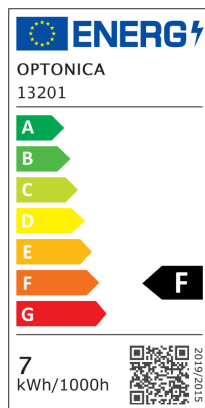

Faretto LED da incasso/superficie - Rotondo CCT/POTENZA-SELEZIONABILE

Potenza

7W

Colore della luce

CCT

Stamps

Specifiche tecniche

Brand	Optonica	Instant On	0.1s
Product Code	CB7-A1	Material	Plastic
Power	7W	Operating Frequency	50-60 Hz
Energy Consumption	7 kWh/1000h	Temperature	-20°C / +40°C
Input voltage	AC220-240V	Ra ≥	80
Flux	560 lm	Life span	25 000 Hours
FLUX per watt	80lm/W	Lumen maintenance at end of service life	70%
IP	20	Size of product	Φ90x32 mm
Dimmable	No	Size of package	92x40x92mm
Correlated Color Temperature	3000K/4000K/6000K	Items per pack	1
Light Color	CCT	Items per box	50
EAN Code	3801057132013	Color Of The Shell	White
Energy Efficiency Label	F	Others	3W / 5W / 7W - POWER SELECTABLE
Beam angle	60°	Warranty	2 Years
On/Off Cycles	25 000x		