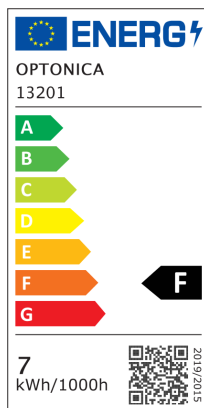

LED Луна Стенен/Вграден Монтаж - Кръгла ССТ/Мощност-ПРЕВКЛЮЧВАЕМА

Мощност

7W

Цвят на светлината

CCT

Stamps

RoHS

-80

Техническа Спецификация

Brand	Optonica	Instant On	0.1s
Product Code	CB7-A1	Material	Plastic
Power	7W	Operating Frequency	50-60 Hz
Energy Consumption	7 kWh/1000h	Temperature	-20°C / +40°C
Input voltage	AC220-240V	Ra ≥	80
Flux	560 lm	Life span	25 000 Hours
FLUX per watt	80lm/W	Lumen maintenance at end of service life	70%
IP	20	Size of product	Φ90x32 mm
Dimmable	No	Size of package	92x40x92mm
Correlated Color Temperature	3000K/4000K/6000K	Items per pack	1
Light Color	CCT	Items per box	50
EAN Code	3801057132013	Color Of The Shell	White
Energy Efficiency Label	F	Others	3W / 5W / 7W - POWER SELECTABLE
Beam angle	60°	Warranty	2 Years
On/Off Cycles	25 000x		