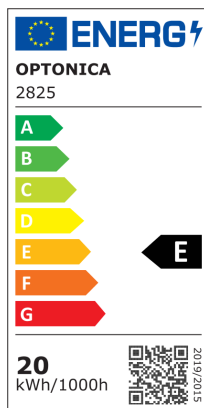

LED vanjska stropna svjetiljka bijela 20W CCT IP65 - MICROVALNI SENSOR

Snaga

20W

Svijetla boja

CCT

Stamps

RoHS

-80

20
kWh/1000h

Tehnička specifikacija

Brand	Optonica	Beam angle	120°
Product Code	DL20-A1	On/Off Cycles	25 000x
Power	20W	Instant On	0.1s
Energy Consumption	20 kWh/1000h	Operating Frequency	50-60 Hz
Input voltage	230V	Temperature	-20°C / +40°C
Flux	2000 lm	Ra ≥	80
FLUX per watt	100 lm/W	Life span	25 000 Hours
IP	65	Lumen maintenance at end of service life	70%
Dimmable	No	Size of product	φ202x51 mm
Correlated Color Temperature	3000K/4000K/6500K	Items per pack	1
Light Color	CCT	Items per box	10
EAN Code	3800156628250	Color Of The Shell	White
Energy Efficiency Label	E	Warranty	2 Years