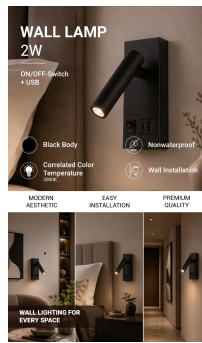

Lumière de cabinet LED 2W avec interrupteur ON/OFF + USB Noir

Puissance

2W

Couleur de lumière

Stamps

Technical Specification

Brand	Optonica	On/Off Cycles	25 000x
Product Code	WL2-A6	Instant On	0.1s
Power	2W	Material	ALU+Iron
Energy Consumption	2 kWh/1000h	Operating Frequency	50-60 Hz
Input voltage	AC220-240V	Temperature	-20°C / +40°C
Flux	140 lm	Ra ≥	80
FLUX per watt	70lm/W	Life span	25 000 Hours
IP	20	Body Color	Black
Dimmable	No	Lumen maintenance at end of service life	70%
Correlated Color Temperature	3000K	Size of product	153x60x150 mm
Light Color	Lumière chaude	Size of package	75x65x160mm
Wattage Equivalent	10W	Items per pack	1
EAN Code	3800156675896	Items per box	10
Energy Efficiency Label	G	Color Of The Shell	Black
Beam angle	38°	Warranty	2 Years