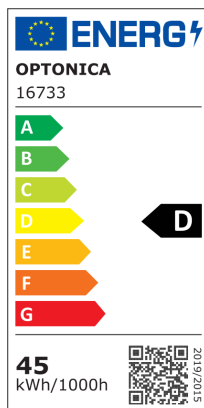

OPTONICA

DATASHEET

Тяло за LED Линеен Осветител 45W 150cm IP20 - CCT

Мощност

45W

Цвят на светлината

CCT

Stamps

RoHS

-80

Техническа Спецификация

Brand	Optonica	Instant On	0.1s
Product Code	OT50-B1	Operating Frequency	50-60 Hz
Power	45W	Temperature	-20°C / +40°C
Energy Consumption	45 kWh/1000h	Ra ≥	80
Input voltage	AC220-240V	Life span	25 000 Hours
Flux	6000 lm	Body Color	White
FLUX per watt	120lm/W	Lumen maintenance at end of service life	70%
IP	20	Size of product	1500x75x28mm
Correlated Color Temperature	3000K/4000K/6000K	Size of package	1550x80x35mm
Light Color	CCT	Items per pack	1
EAN Code	3801057167336	Items per box	36
Energy Efficiency Label	D	Material	PC+Glass
Beam angle	120°	Warranty	2 Years
On/Off Cycles	25 000x		