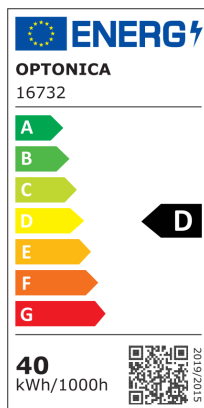

Тяло за LED Линеен Осветител 40W 120cm IP20 - CCT

Мощност

40W

Цвят на светлината

CCT

Stamps

RoHS

-80

40
kWh/1000h

Техническа Спецификация

Brand	Optonica	Instant On	0.1s
Product Code	OT40-B1	Operating Frequency	50-60 Hz
Power	40W	Temperature	-20°C / +40°C
Energy Consumption	40 kWh/1000h	Ra ≥	80
Input voltage	AC220-240V	Life span	25 000 Hours
Flux	4800 lm	Body Color	White
FLUX per watt	120lm/W	Lumen maintenance at end of service life	70%
IP	20	Size of product	1200x75x28mm
Correlated Color Temperature	3000K/4000K/5000K	Size of package	1250x80x35mm
Light Color	CCT	Items per pack	1
EAN Code	3801057167329	Items per box	36
Energy Efficiency Label	D	Material	PC+Glass
Beam angle	120°	Warranty	2 Years
On/Off Cycles	25 000x		