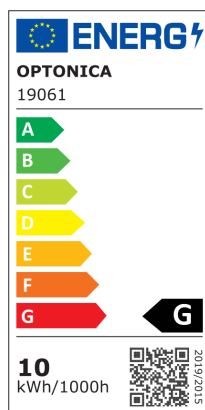

LED Стенно/Осветително Тяло 10W Бяла

Мощност

10W

Цвят на светлината

Stamps

Техническа Спецификация

Brand	Optonica	On/Off Cycles	25 000x
Product Code	PD10-A4	Instant On	0.1s
Power	10W	Material	ALU+Iron
Energy Consumption	10 kWh/1000h	Operating Frequency	50-60 Hz
Input voltage	AC175-265V	Temperature	-20°C / +40°C
Flux	800 lm	Ra ≥	80
FLUX per watt	80 lm/W	Life span	25 000 Hours
IP	20	Lumen maintenance at end of service life	70%
Dimmable	No	Size of product	100x550mm
Correlated Color Temperature	3000K	Items per pack	1
Light Color	Топла светлина	Items per box	10
EAN Code	3801057190617	Color Of The Shell	White
Energy Efficiency Label	G	Warranty	2 Years
Beam angle	180°		