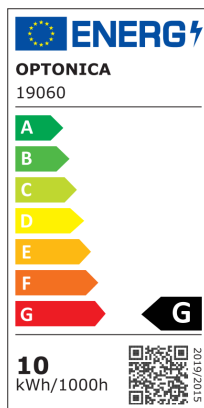

LED Стенно/Осветително Тяло 10W Пясъчно Черно

Мощност

10W

Цвят на светлината

Топла светлина

Stamps

Техническа Спецификация

Brand	Optonica	On/Off Cycles	25 000x
Product Code	PD10-A4	Instant On	0.1s
Power	10W	Material	ALU+Iron
Energy Consumption	10 kWh/1000h	Operating Frequency	50-60 Hz
Input voltage	AC175-265V	Temperature	-20°C / +40°C
Flux	800 lm	Ra ≥	80
FLUX per watt	80 lm/W	Life span	25 000 Hours
IP	20	Lumen maintenance at end of service life	70%
Dimmable	No	Size of product	100x550mm
Correlated Color Temperature	3000K	Items per pack	1
Light Color	Топла светлина	Items per box	10
EAN Code	3801057190600	Color Of The Shell	Sand Black
Energy Efficiency Label	G	Warranty	2 Years
Beam angle	180°		