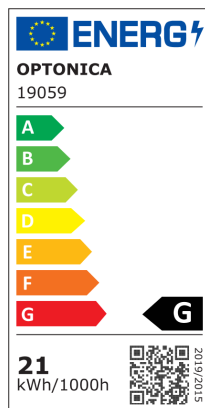

LED Стенно/Осветително Тяло 21W Пясъчно Черно

Мощност

21W

Цвят на светлината

Топла светлина

Stamps

Техническа Спецификация

Brand	Optonica	On/Off Cycles	25 000x
Product Code	PD21-A4	Instant On	0.1s
Power	21W	Material	ALU+Iron
Energy Consumption	21 kWh/1000h	Operating Frequency	50-60 Hz
Input voltage	AC175-265V	Temperature	-20°C / +40°C
Flux	1680 lm	Ra ≥	80
FLUX per watt	80 lm/W	Life span	25 000 Hours
IP	20	Lumen maintenance at end of service life	70%
Dimmable	No	Size of product	1000x150mm
Correlated Color Temperature	3000K	Items per pack	1
Light Color	Топла светлина	Items per box	10
EAN Code	3801057190594	Color Of The Shell	Sand Black
Energy Efficiency Label	G	Warranty	2 Years
Beam angle	180°		