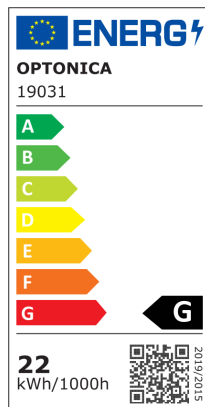

OPTONICA

DATASHEET

LED Пендел 22W Черна

Мощност

22W

Цвят на светлината

Топла светлина

Stamps

Техническа Спецификация

Brand	Optonica	On/Off Cycles	25 000x
Product Code	PD22-A4	Instant On	0.1s
Power	22W	Material	ALU+ACRYLIC
Energy Consumption	22 kWh/1000h	Operating Frequency	50-60 Hz
Input voltage	AC175-265V	Temperature	-20°C / +40°C
Flux	1760 lm	Ra ≥	80
FLUX per watt	80 lm/W	Life span	25 000 Hours
IP	20	Lumen maintenance at end of service life	70%
Dimmable	No	Size of product	Ø600x40 mm
Correlated Color Temperature	3000K	Items per pack	1
Light Color	Топла светлина	Items per box	1
EAN Code	3801057190310	Color Of The Shell	Black
Energy Efficiency Label	G	Warranty	2 Years
Beam angle	180°		