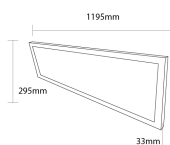

LED panel s pozadinskim osvjetljenjem 36W 120x30 s pretvaračem (minimalna narudžba: 6 kom/kutija)

Snaga

36W

Svijetla boja

White light

Stamps

Tehnička specifikacija

Brand	Optonica	On/Off Cycles	25 000x
Product Code	DL36-A7	Instant On	0.1s
Power	36W	Material	Aluminium
Energy Consumption	36 kWh/1000h	Operating Frequency	50-60 Hz
Input voltage	AC220-240V	Temperature	-20°C / +40°C
Flux	4320 lm	Ra ≥	80
FLUX per watt	120lm/W	Life span	25 000 Hours
IP	20	Body Color	White
Dimmable	No	Lumen maintenance at end of service life	70%
Correlated Color Temperature	6000K	Size of product	1195x295x33mm
Light Color	White light	Size of package	1215x230x315mm
Wattage Equivalent	313W	Items per pack	NO BOX
EAN Code	3801057127743	Items per box	6
Energy Efficiency Label	D	Warranty	2 Years
Beam angle	120°		