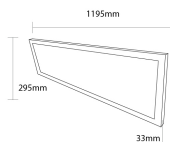

LED Backlit панел 36W 120x30 с драйвер (MOQ 6pcs/BOX)

Мощност

36W

Цвят на светлината

Бяла
светлина

Stamps

RoHS

-80

Техническа Спецификация

Brand	Optonica	On/Off Cycles	25 000x
Product Code	DL36-A7	Instant On	0.1s
Power	36W	Material	Aluminium
Energy Consumption	36 kWh/1000h	Operating Frequency	50-60 Hz
Input voltage	AC220-240V	Temperature	-20°C / +40°C
Flux	4320 lm	Ra ≥	80
FLUX per watt	120lm/W	Life span	25 000 Hours
IP	20	Body Color	White
Dimmable	No	Lumen maintenance at end of service life	70%
Correlated Color Temperature	6000K	Size of product	1195x295x33mm
Light Color	Бяла светлина	Size of package	1215x230x315mm
Wattage Equivalent	313W	Items per pack	NO BOX
EAN Code	3801057127743	Items per box	6
Energy Efficiency Label	D	Warranty	2 Years
Beam angle	120°		