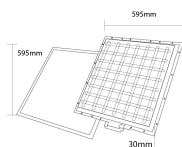

LED Backlit панел 36W 60x60 UGR<19 с драйвер (MOQ 10pcs/BOX)

Мощност

36W

Цвят на светлината

Бяла светлина

Stamps

Техническа Спецификация

Brand	Optonica	On/Off Cycles	25 000x
Product Code	DL36-A7	Instant On	0.1s
Power	36W	Material	Aluminium
Energy Consumption	36 kWh/1000h	Operating Frequency	50-60 Hz
Input voltage	AC220-240V	Temperature	-20°C / +40°C
Flux	4320 lm	Ra ≥	80
FLUX per watt	120lm/W	Life span	25 000 Hours
IP	20	Body Color	White
Dimmable	No	Lumen maintenance at end of service life	70%
Correlated Color Temperature	6000K	Size of product	595x595x30mm
Light Color	Бяла светлина	Size of package	615x360x615mm
Wattage Equivalent	313W	Items per pack	NO BOX
EAN Code	3801057127774	Items per box	10
Energy Efficiency Label	D	Warranty	2 Years
Beam angle	120°		