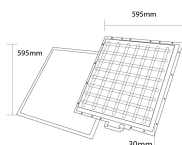

LED Backlit панел 36W 60x60 с драйвер (MOQ 10pcs/BOX)

Мощност

36W

Цвят на светлината

Бяла светлина

Stamps

Техническа Спецификация

Brand	Optonica	On/Off Cycles	25 000x
Product Code	DL36-A7	Instant On	0.1s
Power	36W	Material	Aluminium
Energy Consumption	36 kWh/1000h	Operating Frequency	50-60 Hz
Input voltage	AC220-240V	Temperature	-20°C / +40°C
Flux	4320 lm	Ra ≥	80
FLUX per watt	120lm/W	Life span	25 000 Hours
IP	20	Body Color	White
Dimmable	No	Lumen maintenance at end of service life	70%
Correlated Color Temperature	6000K	Size of product	595x595x30mm
Light Color	Бяла светлина	Size of package	615x360x615mm
Wattage Equivalent	313W	Items per pack	NO BOX
EAN Code	3801057127712	Items per box	10
Energy Efficiency Label	D	Warranty	2 Years
Beam angle	120°		