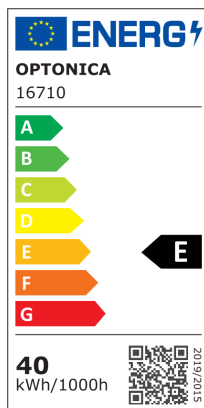

LED Водоустойчив Осветител 40W 120CM Аварийно - СВЪРЗВАЩИ СЕ

Мощност

40W

Цвят на светлината

Неутрална светлина

Stamps

RoHS

-80

40
kWh/1000h

Техническа Спецификация

Brand	Optonica	Instant On	0.1s
Product Code	OT40-A1	Operating Frequency	50-60 Hz
Power	40W	Temperature	-20°C / +40°C
Energy Consumption	40 kWh/1000h	Ra ≥	80
Input voltage	AC220-240V	Life span	25 000 Hours
Flux	4400 Lm	Body Color	Gray + White Body
FLUX per watt	110lm/W	Lumen maintenance at end of service life	70%
IP	65	Size of product	1186x70x60mm
Correlated Color Temperature	4000K	Size of package	1211x65x75mm
Light Color	Неутрална светлина	Items per pack	1
EAN Code	3801057167107	Items per box	9
Energy Efficiency Label	E	Battery life	Up to 3 Hours
Beam angle	120°	Material	PC+Glass
On/Off Cycles	25 000x	Warranty	2 Years