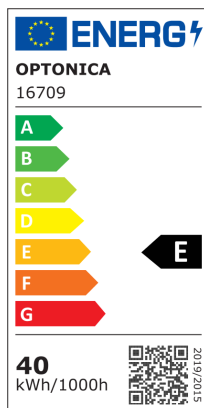

LED Водоустойчив Осветител 40W 120CM Аварийно - СВЪРЗВАЩИ СЕ

Мощност

40W

Цвят на светлината

Бяла
светлина

Stamps

RoHS

-80

Техническа Спецификация

Brand	Optonica
Product Code	OT40-A1
Power	40W
Energy Consumption	40 kWh/1000h
Input voltage	AC220-240V
Flux	4400 Lm
FLUX per watt	110lm/W
IP	65
Correlated Color Temperature	6000K
Light Color	Бяла светлина
EAN Code	3801057167091
Energy Efficiency Label	E
Beam angle	120°
On/Off Cycles	25 000x

Instant On	0.1s
Operating Frequency	50-60 Hz
Temperature	-20°C / +40°C
Ra ≥	80
Life span	25 000 Hours
Body Color	Gray + White Body
Lumen maintenance at end of service life	70%
Size of product	1186x70x60mm
Size of package	1211x65x75mm
Items per pack	1
Items per box	9
Battery life	Up to 3 Hours
Material	PC+Glass
Warranty	2 Years