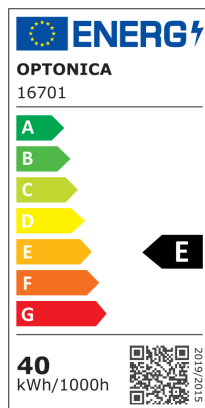

LED vodootporna rasvjetna armatura 40W 120CM - SPOJIVA

Snaga

40W

Svijetla boja

White light

Stamps

RoHS

-80

40
kWh/1000h

Tehnička specifikacija

Brand	Optonica	Instant On	0.1s
Product Code	OT40-A1	Operating Frequency	50-60 Hz
Power	40W	Temperature	-20°C / +40°C
Energy Consumption	40 kWh/1000h	Ra ≥	80
Input voltage	AC220-240V	Life span	25 000 Hours
Flux	4400 Lm	Body Color	Gray + White Body
FLUX per watt	110lm/W	Lumen maintenance at end of service life	70%
IP	65	Size of product	1186x70x60mm
Correlated Color Temperature	6000K	Size of package	1211x65x75mm
Light Color	White light	Items per pack	1
EAN Code	3801057167015	Items per box	9
Energy Efficiency Label	E	Material	PC+Glass
Beam angle	120°	Warranty	2 Years
On/Off Cycles	25 000x		