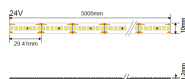

LED traka 2835 24V 18W/m 238LED/m

Snaga

18W/m

Svijetla boja

 White light

Stamps

Tehnička specifikacija

Brand	Optonica	Beam angle	120°
Product Code	ST2835-A3	On/Off Cycles	25 000x
Power	18W/m	Instant On	0.1s
Energy Consumption	18 kWh/1000h	Material	Flex PCB
Input voltage	DC24V	Operating Frequency	50-60 Hz
Flux	2340 lm/m	Life span	25 000 Hours
IP	20	LED Type	SMD
Dimmable	Yes	Roll	5 m
Correlated Color Temperature	6000K	Lumen maintenance at end of service life	70%
Light Color	White light	Size of product	10x2 mm
EAN Code	3800156648777	Operating Temperature	-20°C/+40°C
Energy Efficiency Label	D	Warranty	2 Years