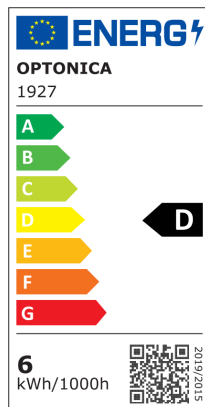

LED Спот GU10 6W Димируем

Мощност

6W

Цвят на светлината

Топла
светлина

Stamps

Техническа Спецификация

Brand	Optonica	Beam angle	120°
Product Code	SP6-A5	On/Off Cycles	25 000x
Socket	GU10	Instant On	0.1s
Power	6W	Material	Glass
Energy Consumption	6 kWh/1000h	Operating Frequency	50-60 Hz
Input voltage	AC220-240V	Temperature	-20°C / +40°C
Flux	700 lm	Ra ≥	80
FLUX per watt	117lm/W	Life span	25 000 Hours
IP	20	Lumen maintenance at end of service life	70%
Dimmable	Yes	Size of product	50x55 mm
Correlated Color Temperature	2800K	Size of package	50x50x60mm
Light Color	Топла светлина	Size of Box	525x270x140mm
Wattage Equivalent	58W	Items per pack	1
EAN Code	3800156619272	Items per box	100
Energy Efficiency Label	D	Warranty	2 Years