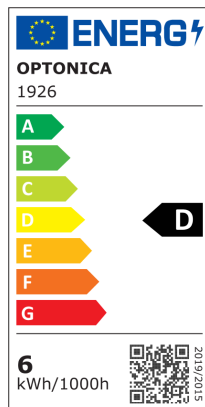

LED Спот GU10 6W Димируем

Мощност

6W

Stamps

Цвят на светлината

Техническа Спецификация

Brand	Optonica	Beam angle	120°
Product Code	SP6-A5	On/Off Cycles	25 000x
Socket	GU10	Instant On	0.1s
Power	6W	Material	Glass
Energy Consumption	6 kWh/1000h	Operating Frequency	50-60 Hz
Input voltage	AC220-240V	Temperature	-20°C / +40°C
Flux	700 lm	Ra ≥	80
FLUX per watt	117lm/W	Life span	25 000 Hours
IP	20	Lumen maintenance at end of service life	70%
Dimmable	Yes	Size of product	50x55 mm
Correlated Color Temperature	4500K	Size of package	50x50x60mm
Light Color	Неутрална светлина	Size of Box	525x270x140mm
Wattage Equivalent	58W	Items per pack	1
EAN Code	3800156619265	Items per box	100
Energy Efficiency Label	D	Warranty	2 Years