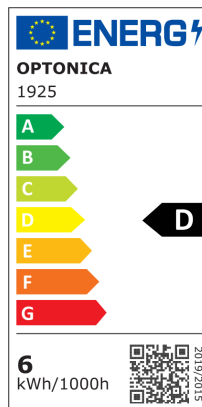

LED Спот GU10 6W Димируем

Мощност

6W

Stamps

Цвят на светлината

Техническа Спецификация

Brand	Optonica	Beam angle	120°
Product Code	SP6-A5	On/Off Cycles	25 000x
Socket	GU10	Instant On	0.1s
Power	6W	Material	Glass
Energy Consumption	6 kWh/1000h	Operating Frequency	50-60 Hz
Input voltage	AC220-240V	Temperature	-20°C / +40°C
Flux	700 lm	Ra ≥	80
FLUX per watt	117lm/W	Life span	25 000 Hours
IP	20	Lumen maintenance at end of service life	70%
Dimmable	Yes	Size of product	50x55 mm
Correlated Color Temperature	6000K	Size of package	50x50x60mm
Light Color	Бяла светлина	Size of Box	525x270x140mm
Wattage Equivalent	58	Items per pack	1
EAN Code	3800156619258	Items per box	100
Energy Efficiency Label	D	Warranty	2 Years