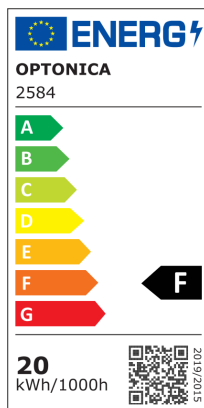

LED tanki downlight, promjenjiva boja (CCT), prigušivo

Snaga

20W

Svijetla boja

Color Changing
3000K-6000K

Stamps

RoHS

-80

Tehnička specifikacija

Brand	Optonica	On/Off Cycles	25 000x
Product Code	DL20-A7	Instant On	0.2s
Power	20W	Material	Aluminium
Energy Consumption	20 kWh/1000h	Operating Frequency	50-60 Hz
Input voltage	AC220-240V	Temperature	-20°C / +40°C
Flux	1600 lm	Ra ≥	80
FLUX per watt	80lm/W	Life span	25 000 Hours
IP	44	Color Code	830-860
Dimmable	Yes	Lumen maintenance at end of service life	70%
Correlated Color Temperature	3000K-6000K	Size of product	φ220x32 mm
Light Color	Color Changing 3000K-6000K	Size of package	225x220x45 mm
Wattage Equivalent	120W	Size of Box	500x465x240 mm
EAN Code	3800156625846	Items per pack	1
Energy Efficiency Label	F	Items per box	20
Beam angle	100°	Gross weight	0,434 kg
Hole Size	φ205 mm	Net weight	0,342 kg
Power Factor	0.5	Warranty	3 Years