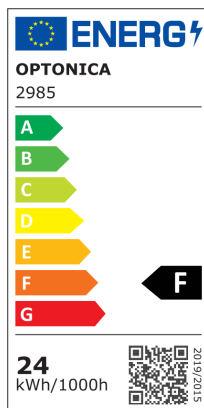

### LED-pozadinski osvijetljena površinska mini okrugla ploča

Snaga

24W

Svijetla boja

Neutral white

Stamps

RoHS

-80

### Tehnička specifikacija

Brand	Optonica	Instant On	0.1s
Product Code	DL24-B1	Operating Frequency	50-60 Hz
Power	24W	Temperature	-20°C / +40°C
Energy Consumption	24 kWh/1000h	Ra ≥	80
Input voltage	AC85-265V	Life span	25 000 Hours
Flux	1920 lm	Lumen maintenance at end of service life	70%
FLUX per watt	80 lm/W	Size of product	Φ280x29mm
IP	20	Size of package	29.5x3.5x29.5cm
Dimmable	No	Size of Box	37.5x30.5x31cm
Correlated Color Temperature	4500K	Items per pack	1
Light Color	Neutral white	Items per box	10
EAN Code	3800156629851	Material	Aluminium
Energy Efficiency Label	F	Gross weight	0,443 kg
Beam angle	120°	Net weight	0,332 kg
On/Off Cycles	25 000x	Warranty	2 Years