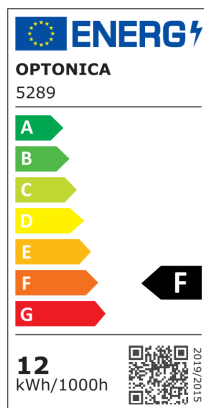

LED mágneses sínlámpa M35 12W fehér - Dimmelhető

Putere

12W

Culoare deschisă

Stamps

RoHS

-80

12
kWh/1000h

Specificatii tehnice

Brand	Optonica	Operating Frequency	50-60 Hz
Product Code	LN12-A4	Temperature	-20°C / +40°C
Power	12W	Ra ≥	80
Energy Consumption	12 kWh/1000h	Life span	25 000 Hours
Input voltage	DC48V	Lumen maintenance at end of service life	70%
Flux	960lm	Size of product	φ65x130 mm
FLUX per watt	80 lm/W	Size of package	215x150x65mm
IP	20	Size of Box	470x345x450mm
Dimmable	Yes	Items per pack	1
Correlated Color Temperature	3000K	Items per box	30
Light Color	Warm white	Certificate	IP20; CE & RoHS
EAN Code	3800156652897	Gross weight	0,443 kg
Energy Efficiency Label	F	Net weight	0,3692 kg
Beam angle	15°	Series	M35
On/Off Cycles	25 000x	Warranty	2 Years
Material	ALU+PC		