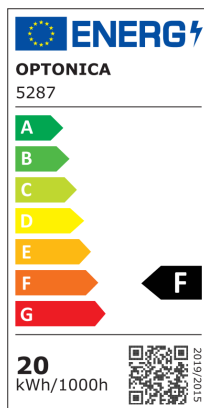

LED Магнитен Прожектор M35 20W 10 Глави Бял - Димируем

Мощност

20W

Цвят на светлината

Топла светлина

Stamps

RoHS

-80

20
kWh/1000h

Техническа Спецификация

| | | | |
|------------------------------|----------------|--|-----------------|
| Brand | Optonica | Operating Frequency | 50-60 Hz |
| Product Code | LN20-A4 | Temperature | -20°C / +40°C |
| Power | 20W | Ra ≥ | 80 |
| Energy Consumption | 20 kWh/1000h | Life span | 25 000 Hours |
| Input voltage | DC48V | Lumen maintenance at end of service life | 70% |
| Flux | 1600 lm | Size of product | 270x34x50.5 |
| FLUX per watt | 80 lm/W | Size of package | 290x73x38mm |
| IP | 20 | Size of Box | 405x335x255 mm |
| Dimmable | Yes | Items per pack | 1 |
| Correlated Color Temperature | 3000K | Items per box | 30 |
| Light Color | Топла светлина | Material | Plastic+ALU |
| EAN Code | 3800156652873 | Certificate | IP20; CE & RoHS |
| Energy Efficiency Label | F | Gross weight | 0,377 kg |
| Beam angle | 24° | Net weight | 0,3142 kg |
| On/Off Cycles | 25 000x | Series | M35 |
| Instant On | 0.1s | Warranty | 2 Years |