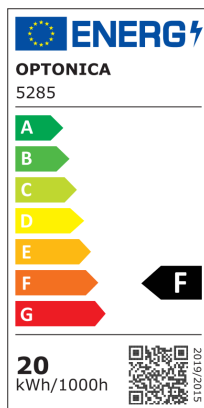

LED Магнитен Прожектор M35 20W Бял - Димируем

Мощност

20W

Цвят на светлината

Топла светлина

Stamps

Техническа Спецификация

Brand	Optonica	Material	ALU+PC
Product Code	LN20-A4	Operating Frequency	50-60 Hz
Power	20W	Temperature	-20°C / +40°C
Energy Consumption	20 kWh/1000h	Ra ≥	80
Input voltage	DC48V	Life span	25 000 Hours
Flux	1600 lm	Lumen maintenance at end of service life	70%
FLUX per watt	80 lm/W	Size of product	600x34x50.5 mm
IP	20	Size of package	73x38x610 mm
Dimmable	Yes	Size of Box	405x335x255 mm
Correlated Color Temperature	3000K	Items per pack	1
Light Color	Топла светлина	Items per box	30
EAN Code	3800156652859	Certificate	IP20; CE & RoHS
Energy Efficiency Label	F	Gross weight	0,393 kg
Beam angle	120°	Net weight	0,3275 kg
On/Off Cycles	25 000x	Series	M35
Instant On	0.1s	Warranty	2 Years