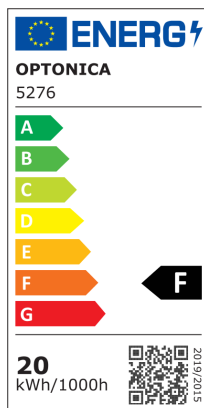

LED Магнитен Прожектор M35 20W Черен - Димируем

Мощност

20W

Цвят на светлината

Stamps

RoHS

-80

20
kWh/1000h

Техническа Спецификация

Brand	Optonica	Operating Frequency	50-60 Hz
Product Code	LN20-A4	Temperature	-20°C / +40°C
Power	20W	Ra ≥	80
Energy Consumption	20 kWh/1000h	Life span	25 000 Hours
Input voltage	DC48V	Lumen maintenance at end of service life	70%
Flux	1600 lm	Size of product	600x34x50.5 mm
FLUX per watt	80 lm/W	Size of package	73x38x610 mm
IP	20	Size of Box	405x335x255 mm
Dimmable	Yes	Items per pack	1
Correlated Color Temperature	3000K	Items per box	30
Light Color	Топла светлина	Material	Plastic+ALU
EAN Code	3800156652767	Color	Black
Energy Efficiency Label	F	Certificate	IP20; CE & RoHS
Beam angle	120°	Gross weight	0,666 kg
On/Off Cycles	25 000x	Net weight	0,584 kg
Instant On	0.1s	Warranty	2 Years