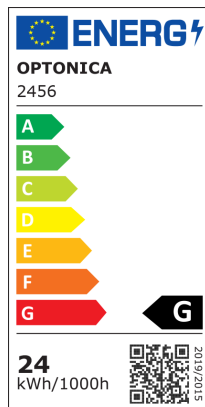

LED Модул За Вграждане Квадратен

Мощност

24W

Цвят на светлината

Stamps

Техническа Спецификация

Brand	Optonica	On/Off Cycles	25 000x
Product Code	DL24-A4	Instant On	0.2s
Power	24W	Material	Aluminium
Energy Consumption	24 kWh/1000h	Operating Frequency	50-60 Hz
Input voltage	AC180-260V	Temperature	-20°C / +40°C
Flux	1700 lm	Ra ≥	80
FLUX per watt	70lm/W	Life span	25 000 Hours
IP	20	Color Code	827
Dimmable	No	Lumen maintenance at end of service life	70%
Correlated Color Temperature	2700K	Size of product	300x300x25 mm
Light Color	Топла светлина	Size of package	310x345x35 mm
Wattage Equivalent	192W	Size of Box	380x325x365 mm
EAN Code	3800156624566	Items per pack	1
Energy Efficiency Label	G	Items per box	10
Beam angle	120°	Gross weight	0,763 kg
Hole Size	282x282 mm	Net weight	0,635 kg
Power Factor	0.5	Warranty	2 Years