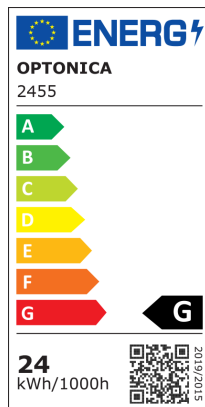

LED Модул За Вграждане Квадратен

Мощност

24W

Цвят на светлината

Неутрална светлина

Stamps

Техническа Спецификация

Brand	Optonica	On/Off Cycles	25 000x
Product Code	DL24-A4	Instant On	0.2s
Power	24W	Material	Aluminium
Energy Consumption	24 kWh/1000h	Operating Frequency	50-60 Hz
Input voltage	AC 85-260V	Temperature	-20°C / +40°C
Flux	1700 lm	Ra ≥	80
FLUX per watt	70lm/W	Life span	25 000 Hours
IP	20	Color Code	845
Dimmable	No	Lumen maintenance at end of service life	70%
Correlated Color Temperature	4500K	Size of product	293x293x25 mm
Light Color	Неутрална светлина	Size of package	370x320x36 mm
Wattage Equivalent	192W	Size of Box	380x325x365 mm
EAN Code	3800156624559	Items per pack	1
Energy Efficiency Label	G	Items per box	10
Beam angle	120°	Gross weight	0,763 kg
Hole Size	285 x 285 mm	Net weight	0,635 kg
Power Factor	0.5	Warranty	2 Years