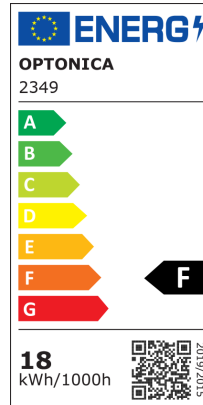

LED Модул За Вграждане Квадратен

Мощност

18W

Цвят на светлината

Неутрална светлина

Stamps

RoHS

-80

Техническа Спецификация

Brand	Optonica	On/Off Cycles	25 000x
Product Code	DL18-A4	Instant On	0.2s
Power	18W	Material	Aluminium
Energy Consumption	18 kWh/1000h	Operating Frequency	50-60 Hz
Input voltage	AC85-265V	Temperature	-20°C / +40°C
Flux	1350 lm	Ra ≥	80
FLUX per watt	75lm/W	Life span	25 000 Hours
IP	20	Color Code	827
Dimmable	No	Lumen maintenance at end of service life	70%
Correlated Color Temperature	4500K	Size of product	225x225x25 mm
Light Color	Неутрална светлина	Size of package	230x270x35 mm
Wattage Equivalent	144W	Size of Box	470x370x285 mm
EAN Code	3800156623491	Items per pack	1
Energy Efficiency Label	F	Items per box	20
Beam angle	120°	Gross weight	0,410 kg
Hole Size	205x205 mm	Net weight	0,345 kg
Power Factor	0.5	Warranty	2 Years