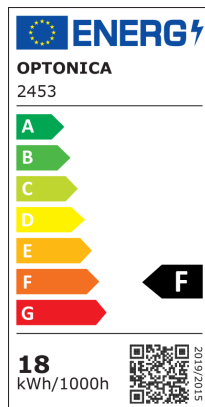

LED Модул За Вграждане Квадратен

Мощност

18W

Цвят на светлината

Неутрална светлина

Stamps

Техническа Спецификация

Brand	Optonica	On/Off Cycles	25 000x
Product Code	DL18-A4	Instant On	0.2s
Power	18W	Material	Aluminium
Energy Consumption	18 kWh/1000h	Operating Frequency	50-60 Hz
Input voltage	AC180-260V	Temperature	-20°C / +40°C
Flux	1350 lm	Ra ≥	80
FLUX per watt	75lm/W	Life span	25 000 Hours
IP	20	Color Code	845
Dimmable	No	Lumen maintenance at end of service life	70%
Correlated Color Temperature	4500K	Size of product	225x225x25 mm
Light Color	Неутрална светлина	Size of package	230x270x35 mm
Wattage Equivalent	144W	Size of Box	470x370x285 mm
EAN Code	3800156624535	Items per pack	1
Energy Efficiency Label	F	Items per box	20
Beam angle	120°	Gross weight	0,410 kg
Hole Size	205x205 mm	Net weight	0,341 kg
Power Factor	0.5	Warranty	2 Years