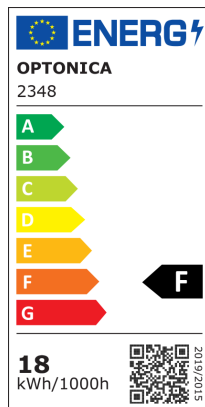

LED Модул За Вграждане Квадратен

Мощност

18W

Цвят на светлината

Бяла светлина

Stamps

Техническа Спецификация

Brand	Optonica	On/Off Cycles	25 000x
Product Code	DL18-A4	Instant On	0.2s
Power	18W	Material	Aluminium
Energy Consumption	18 kWh/1000h	Operating Frequency	50-60 Hz
Input voltage	AC180-260V	Temperature	-20°C / +40°C
Flux	1350 lm	Ra ≥	80
FLUX per watt	75lm/W	Life span	25 000 Hours
IP	20	Color Code	860
Dimmable	No	Lumen maintenance at end of service life	70%
Correlated Color Temperature	6000K	Size of product	225x225x25 mm
Light Color	Бяла светлина	Size of package	230x270x35 mm
Wattage Equivalent	144W	Size of Box	470x370x285 mm
EAN Code	3800156623484	Items per pack	1
Energy Efficiency Label	F	Items per box	20
Beam angle	120°	Gross weight	0,410 kg
Hole Size	205x205 mm	Net weight	0,345 kg
Power Factor	0.5	Warranty	2 Years