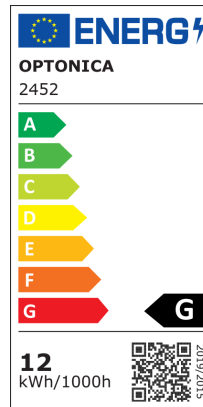

LED Модул За Вграждане Квадратен

Мощност

12W

Цвят на светлината

Stamps

RoHS

-80

Техническа Спецификация

Brand	Optonica	On/Off Cycles	25 000x
Product Code	DL12-A4	Instant On	0.2s
Power	12W	Material	Aluminium
Energy Consumption	12 kWh/1000h	Operating Frequency	50-60 Hz
Input voltage	AC180-260V	Temperature	-20°C / +40°C
Flux	840 lm	Ra ≥	80
FLUX per watt	70lm/W	Life span	25 000 Hours
IP	20	Color Code	827
Dimmable	No	Lumen maintenance at end of service life	70%
Correlated Color Temperature	2700K	Size of product	170x170x25 mm
Light Color	Топла светлина	Size of package	180x210x35 mm
Wattage Equivalent	96W	Size of Box	550x370x225 mm
EAN Code	3800156624528	Items per pack	1
Energy Efficiency Label	G	Items per box	30
Beam angle	120°	Gross weight	0,267 kg
Hole Size	155x155 mm	Net weight	0,217 kg
Power Factor	0.5	Warranty	2 Years