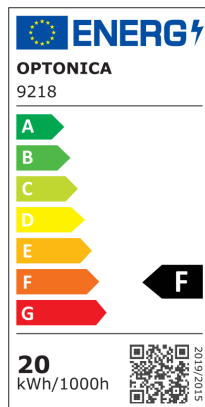

OPTONICA

DATASHEET

LED ulična svjetiljka PF>0,9

Snaga

20W

Svijetla boja

Warm white

Stamps

Tehnička specifikacija

Brand	Optonica	Operating Frequency	50-60 Hz
Product Code	SL20-A9	Temperature	-20°C / +40°C
Power	20W	Ra ≥	80
Energy Consumption	20 kWh/1000h	Life span	35 000 Hours
Input voltage	AC220-240V	Color Code	727
Flux	2000 lm	Lumen maintenance at end of service life	70%
FLUX per watt	100lm/W	Size of product	128x438x88mm
IP	65	Items per pack	1
Dimmable	No	Items per box	10
Correlated Color Temperature	2700K	Color Of The Shell	Grey
Light Color	Warm white	Material	ALU+Glass
Wattage Equivalent	145W	Cable	30cm, 3x0.75mm ² black rubber cable
EAN Code	3800156692183	Chip	LUMILEDS 2835
Energy Efficiency Label	F	Glass	Lens
Beam angle	75x135°	Certificate	IP65, CE & RoHS
Hole Size	Ø 55mm	Gross weight	3,397 kg
On/Off Cycles	35 000x	Net weight	3,0882 kg