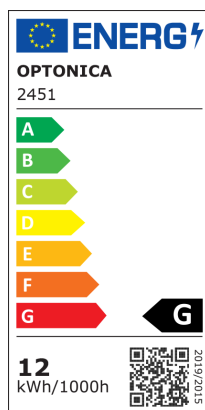

LED Модул За Вграждане Квадратен

Мощност

12W

Цвят на светлината

Неутрална светлина

Stamps

Техническа Спецификация

Brand	Optonica	On/Off Cycles	25 000x
Product Code	DL12-A4	Instant On	0.2s
Power	12W	Material	Aluminium
Energy Consumption	12 kWh/1000h	Operating Frequency	50-60 Hz
Input voltage	AC180-260V	Temperature	-20°C / +40°C
Flux	840 lm	Ra ≥	80
FLUX per watt	70lm/W	Life span	25 000 Hours
IP	20	Color Code	845
Dimmable	No	Lumen maintenance at end of service life	70%
Correlated Color Temperature	4500K	Size of product	170x170x25 mm
Light Color	Неутрална светлина	Size of package	180x210x35 mm
Wattage Equivalent	96W	Size of Box	550x370x225 mm
EAN Code	3800156624511	Items per pack	1
Energy Efficiency Label	G	Items per box	30
Beam angle	120°	Gross weight	0,267 kg
Hole Size	155x155 mm	Net weight	0,217 kg
Power Factor	0.5	Warranty	2 Years