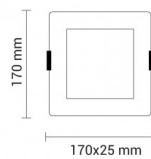

OPTONICA

Módulo empotrado cuadrado LED

Potencia **Color de luz**

- 12W

Blanca neutral

Stamps

Especificación técnica

Número de catálogo	2451
Brand	Optonica
Product Code	DL12-A4
Power	12W
Energy Consumption	12 kWh/1000h
Input voltage	AC180-260V
Flux	840 lm
FLUX per watt	70lm/W
IP	20
Dimmable	No
Correlated Color Temperature	4500K
Light Color	Blanca neutral
Wattage Equivalent	96W
EAN Code	3800156624511
Energy Efficiency Label	G
Beam angle	120°

Hole Size	155x155 mm
Power Factor	0.5
On/Off Cycles	25 000x
Instant On	0.2s
Material	Aluminium
Operating Frequency	50-60 Hz
Temperature	-20°C / +40°C
Ra ≥	80
Life span	25 000 Hours
Color Code	845
Lumen maintenance at end of service life	70%
Size of product	170x170x25 mm
Size of package	180x210x35 mm
Size of Box	550x370x225 mm
Items per pack	1
Items per box	30
Gross weight	0,267 kg
Net weight	0,217 kg