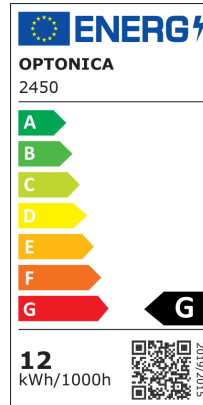

LED Модул За Вграждане Квадратен

Мощност

12W

Цвят на светлината

Stamps

Техническа Спецификация

Brand	Optonica	On/Off Cycles	25 000x
Product Code	DL12-A4	Instant On	0.2s
Power	12W	Material	Aluminium
Energy Consumption	12 kWh/1000h	Operating Frequency	50-60 Hz
Input voltage	AC180-260V	Temperature	-20°C / +40°C
Flux	840 lm	Ra ≥	80
FLUX per watt	70lm/W	Life span	25 000 Hours
IP	20	Color Code	860
Dimmable	No	Lumen maintenance at end of service life	70%
Correlated Color Temperature	6000K	Size of product	170x170x25 mm
Light Color	Бяла светлина	Size of package	180x210x35 mm
Wattage Equivalent	96W	Size of Box	550x370x225 mm
EAN Code	3800156624504	Items per pack	1
Energy Efficiency Label	G	Items per box	30
Beam angle	120°	Gross weight	0,267 kg
Hole Size	155x155 mm	Net weight	0,217 kg
Power Factor	0.5	Warranty	2 Years