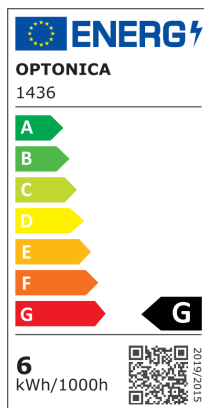

LED Крушка Candle E14 5.5W 450LM 175-265V

Мощност

5.5 W

Цвят на светлината

Неутрална светлина

Stamps

RoHS

-80

6 kWh/1000h

Техническа Спецификация

Brand	Optonica	On/Off Cycles	25 000x
Product Code	SP6-A8	Instant On	0.1s
Socket	E14	Operating Frequency	50-60 Hz
Power	5.5 W	Temperature	-20°C / +40°C
Energy Consumption	5.5 kWh/1000h	Ra ≥	80
Input voltage	AC175-265V	Life span	25 000 Hours
Flux	450 lm	Lumen maintenance at end of service life	70%
FLUX per watt	82lm/W	Size of product	37x125 mm
IP	20	Size of package	135x40x40 mm
Dimmable	No	Size of Box	405x210x290 mm
Correlated Color Temperature	4500K	Items per pack	1
Light Color	Неутрална светлина	Items per box	100
EAN Code	3800156614369	Material	Plastic+ALU
Energy Efficiency Label	G	Gross weight	0,025 kg
Beam angle	200°	Net weight	0,015 kg
Power Factor	0.5	Warranty	2 Years
Power LED	5.5 W		